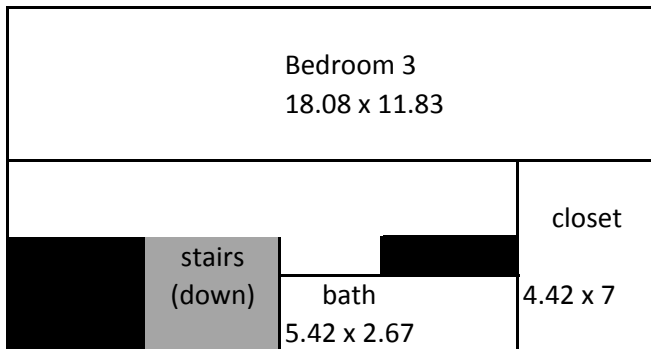

Hillsides A, B, E, F

1st floor

1.5 floor

2nd floor

2.5 floor

General Information:

15" under bed; window: 27.5" wide x 44.5" tall

Dressers have (5) drawers, each: 5.5" tall x 26" wide x 15" deep

Desks have (4) drawers: (1) 2.5" tall x 22" wide" x 15" deep

(2) 3.5" tall x 12.5" wide x 17" deep

(1) 10" tall x 12.5" wide x 17" deep

Storage: 18" tall x 46" wide x 12.5" deep

Desk space: 42" wide x 24" deep