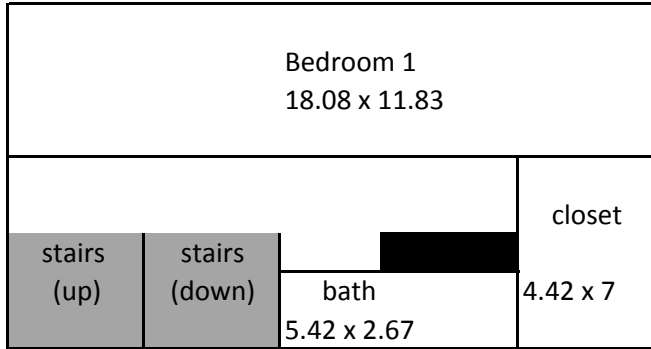

Hillsides A, B, E, F

1st floor

1.5 floor

2nd floor

2.5 floor

General Information:

15" under bed; window: 27.5" wide x 44.5" tall

Dressers have (5) drawers, each: 5.5" tall x 26" wide x 15" deep

Desks have (4) drawers: (1) 2.5" tall x 22" wide" x 15" deep

(2) 3.5" tall x 12.5" wide x 17" deep

(1) 10" tall x 12.5" wide x 17" deep

Storage: 18" tall x 46" wide x 12.5" deep

Desk space: 42" wide x 24" deep