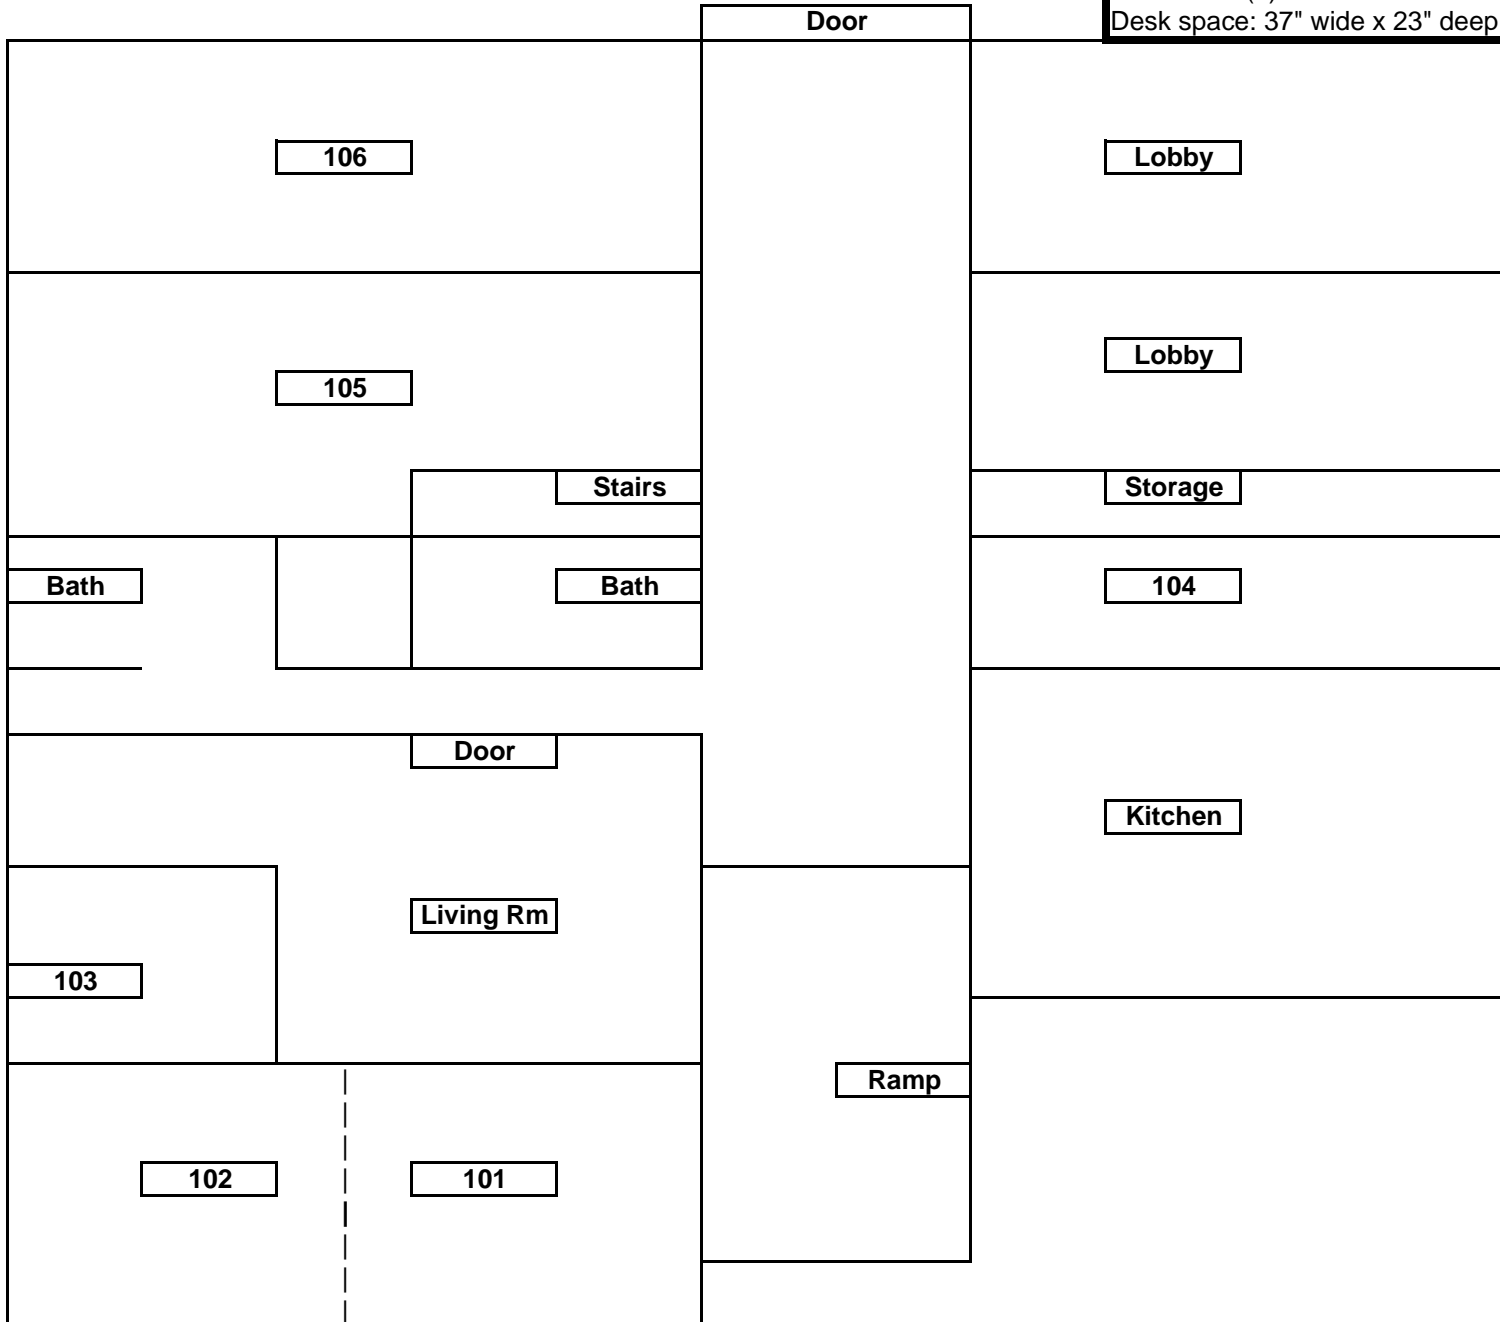

STUART HALL 1st Floor

General Information

15" under bed; windows: 27.5" x 79"

Dressers have (5) drawers, each is 5.5" tall x 26" wide x 15" deep

Desks have (3) drawers: (1) 9.5" tall x 12.5" wide x 17" deep

(2) 4" tall x 12.5" wide x 17" deep

Desk space: 37" wide x 23" deep

STUART HALL
2nd Floor